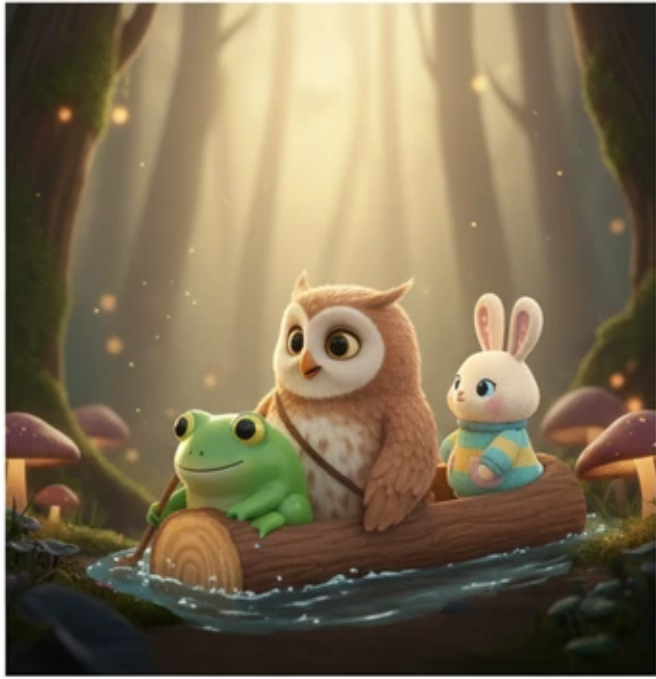

CRYSTAL QUEST

A whimsical forest scene at night. In the center, a glowing white owl with large eyes and a brown satchel containing a glowing blue crystal stands next to a white rabbit wearing a blue and yellow striped sweater and colorful shoes. To the right, a green frog sits on the ground. The forest is filled with glowing blue mushrooms, moss-covered trees, and soft light filtering through the canopy.

Who Is Awake Tonight?

Manasvi Bhadra

A bat glides through the night...

...while curious friends watch from below.

THE FRIENDLY GREETING - A FOREST TALE

THE ENCHANTED FOREST ADVENTURE