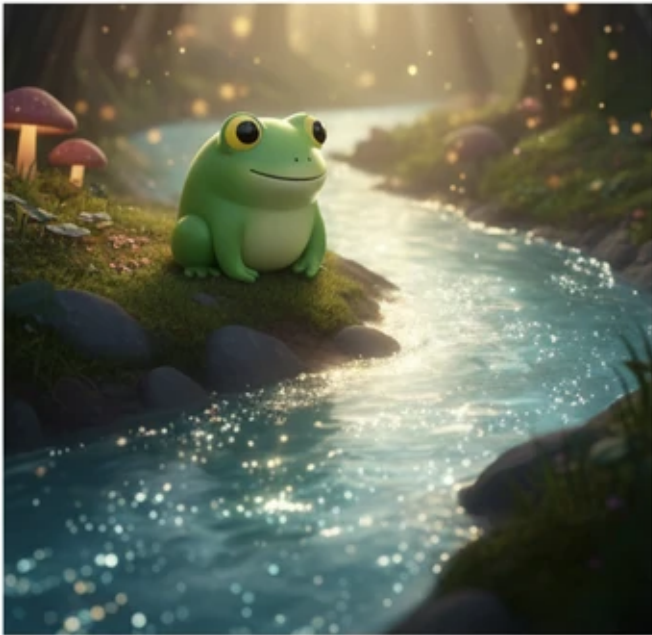

CRYSTAL QUEST

A whimsical forest scene at night. In the center, a glowing white owl with large eyes and a brown satchel containing a glowing blue crystal stands next to a white rabbit wearing a blue and yellow striped sweater and colorful shoes. To the right, a green frog sits on the ground. The forest is filled with glowing blue mushrooms, moss-covered trees, and soft light filtering through the canopy.

Who Is Awake Tonight?

Manasvi Bhadra

A bat glides through the night...

...while curious friends watch from below.

THE FRIENDLY GREETING - A FOREST TALE

THE ENCHANTED FOREST ADVENTURE