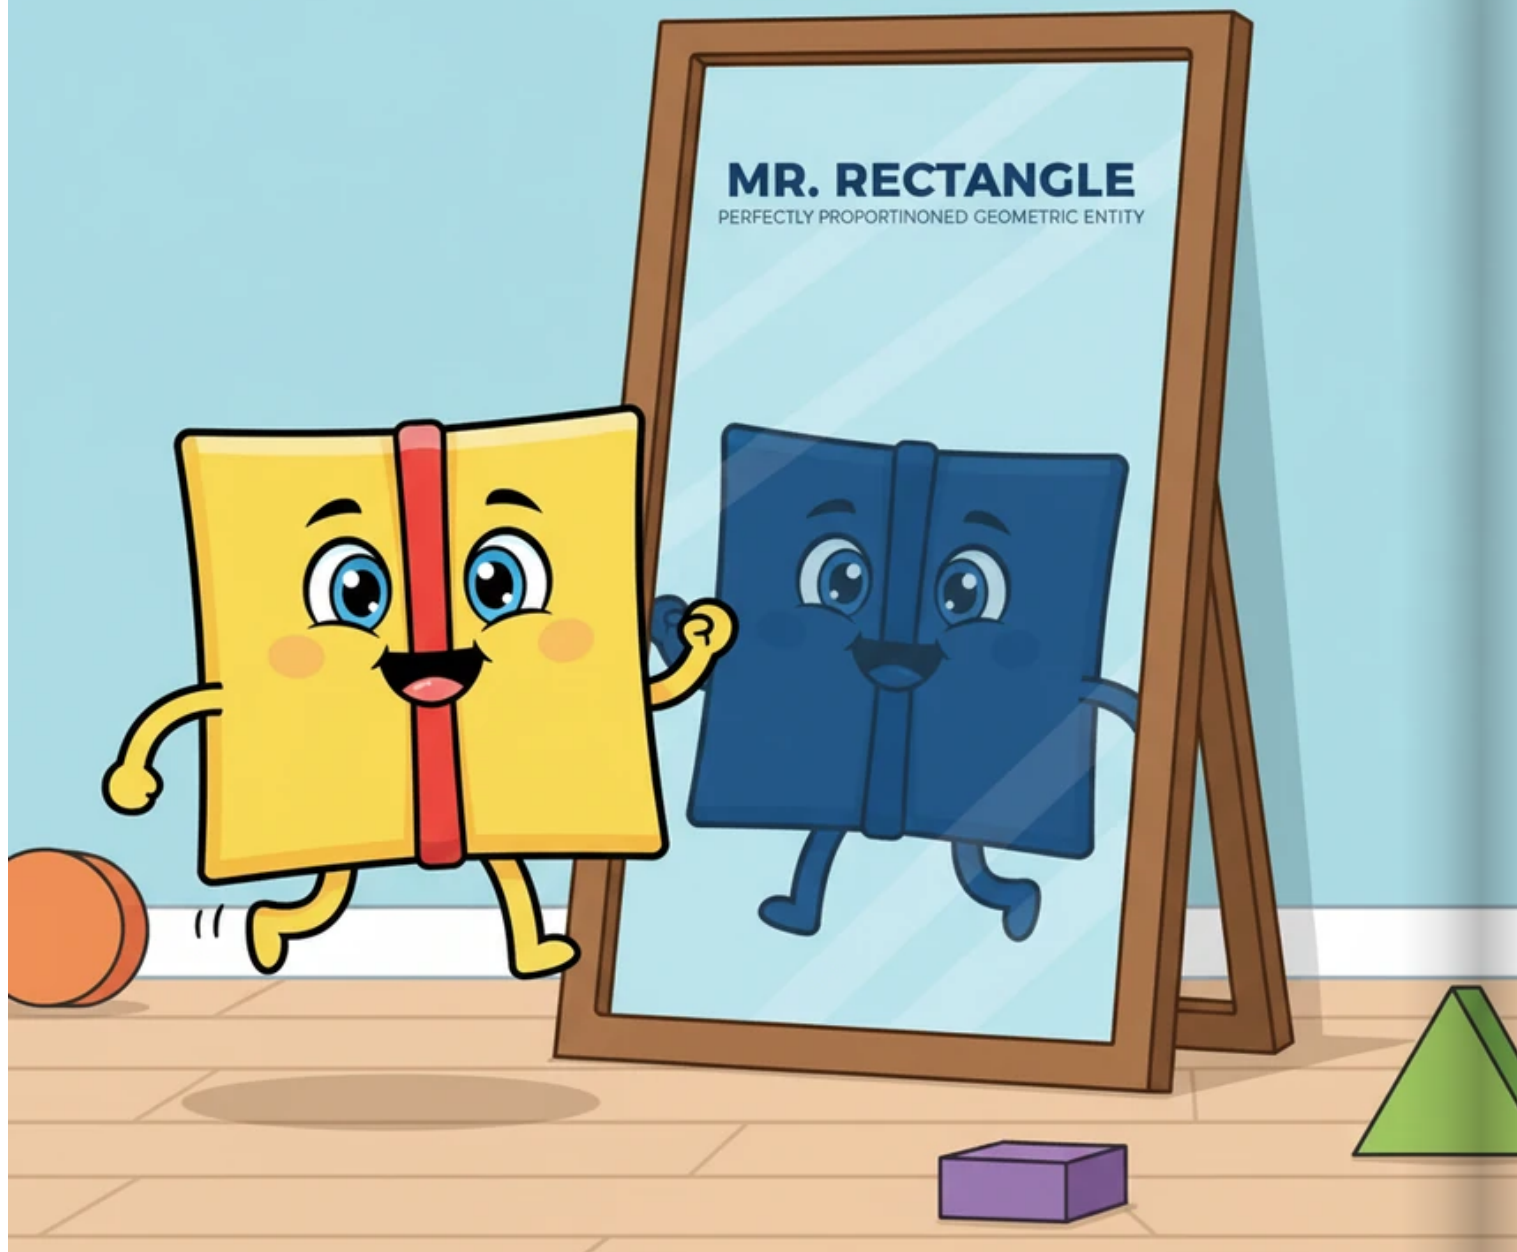

## THE QUEST FOR THE SHAPE CRYSTALS

Sammy the Same-Sided Square and  
the Magic Mirror Lane

Noreen Ladaban

Sammy was a bright yellow square who lived in a vibrant world made of shapes and colors. He loved his four equal sides and four sharp corners, always feeling perfectly balanced as he bounced through the meadows of Shape Land.

One sunny afternoon, Sammy discovered a tall, shimmering mirror standing all by itself under a giant oak tree. The glass was crystal clear, reflecting the green grass and the blue sky like a magical doorway.