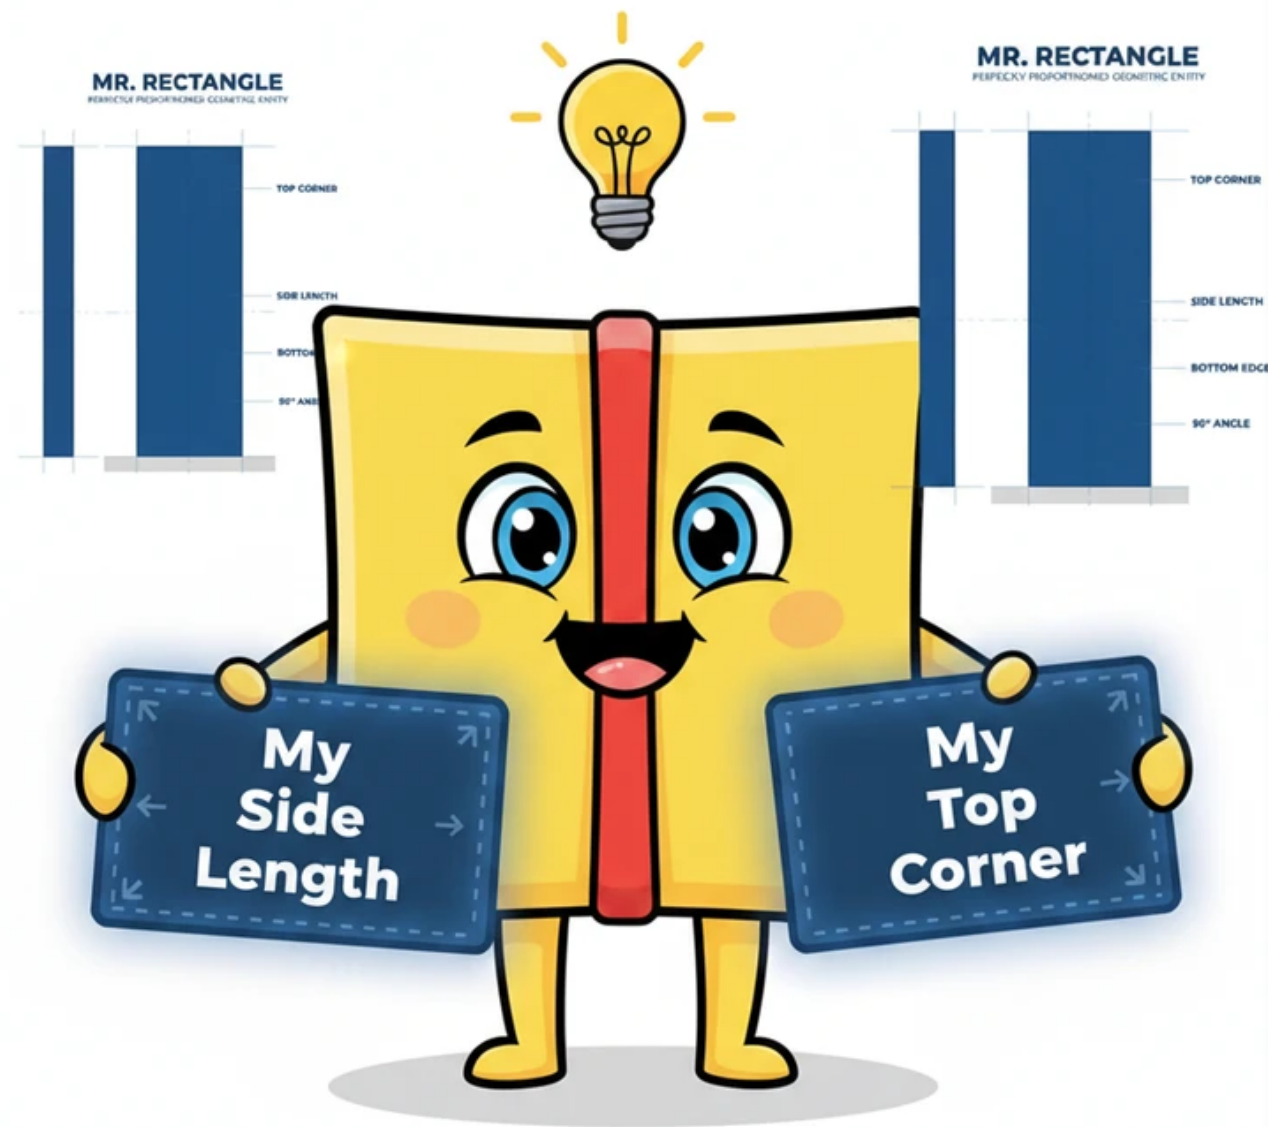

Sammy pressed his side right against the cool surface of the mirror and gasped in surprise. The reflection looked so much like him that it seemed they were two halves of one single, perfect shape.