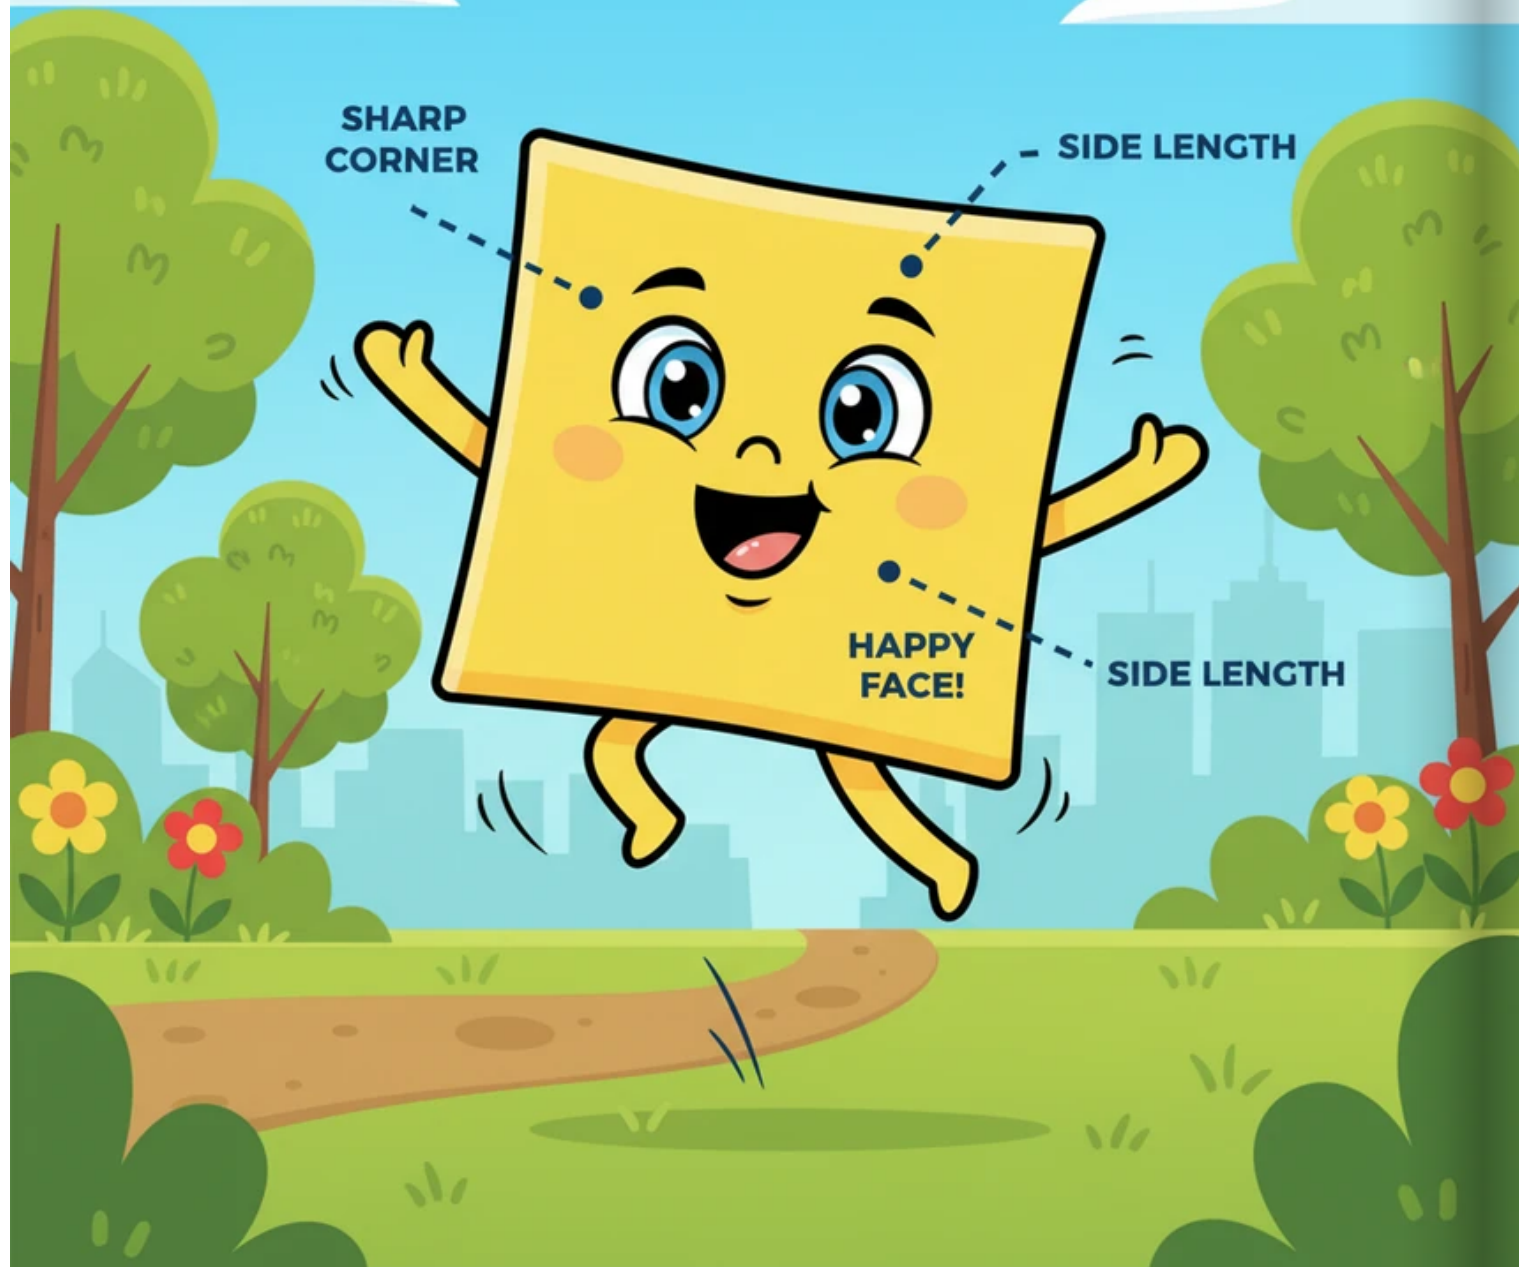

## THE QUEST FOR THE SHAPE CRYSTALS

Sammy the Same-Sided Square and  
the Magic Mirror Lane

Noreen Ladaban

Sammy was a bright yellow square who lived in a vibrant world made of shapes and colors. He loved his four equal sides and four sharp corners, always feeling perfectly balanced as he bounced through the meadows of Shape Land.

One sunny afternoon, Sammy discovered a tall, shimmering mirror standing all by itself under a giant oak tree. The glass was crystal clear, reflecting the green grass and the blue sky like a magical doorway.

He noticed that the line where he touched the glass was like a secret divider. Everything on his left side had a perfect twin on the right side of the line, matching up perfectly in the reflection.

Excited by his discovery, Sammy called out to his tall friend, Mr. Rectangle, who was resting nearby. Mr. Rectangle trotted over, curious to see what had made Sammy so happy.

Sammy found a long, bright red ribbon and laid it straight down the middle of his body while standing on the grass. He showed Mr. Rectangle how the ribbon created two sides that were mirror images of each other.